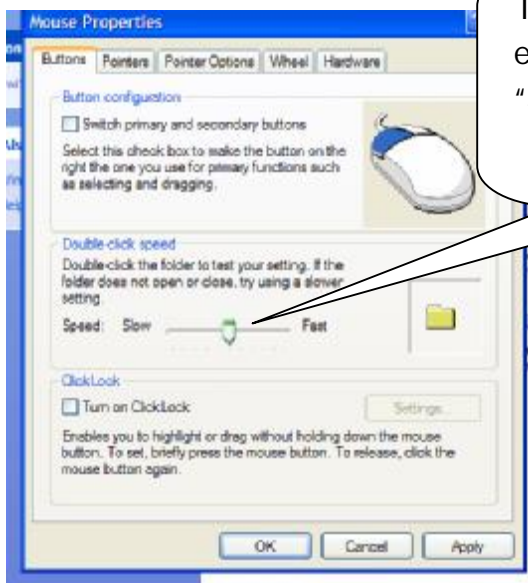

Go to [Start] and select "Control Panel"

Double click on the "Mouse icon"

To make 'double clicking' easier move this slider to "Slow"

When you've finished click [Apply] then [OK] to close the box.