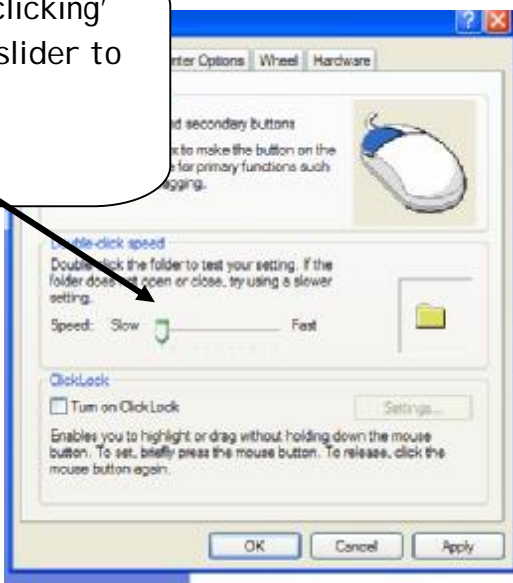

Go to [Start] and select "Control Panel"

Double click on the "Mouse icon"

To make 'double clicking' easier move this slider to "Slow"

When you've finished click [Apply] then [OK] to close the box.