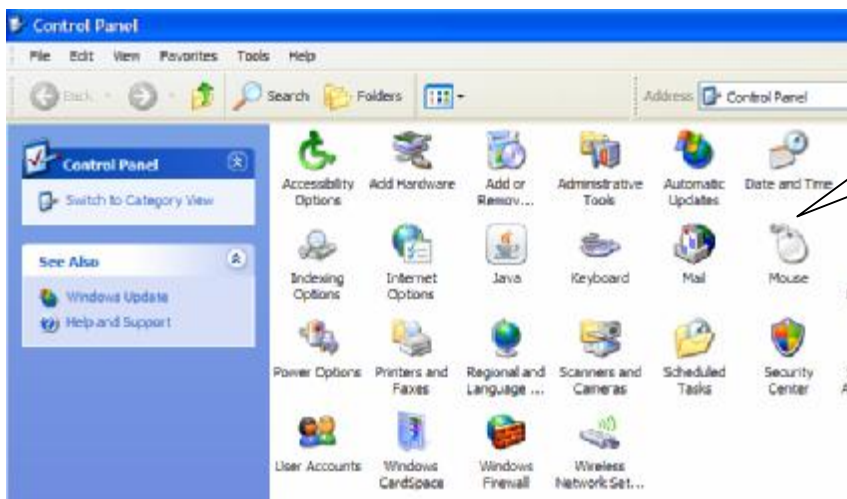

Go to [Start] and select "Control Panel"

Double click on the "Mouse icon"

To make 'double clicking' easier move this slider to "Slow"

When you've finished click [Apply] then [OK] to close the box.