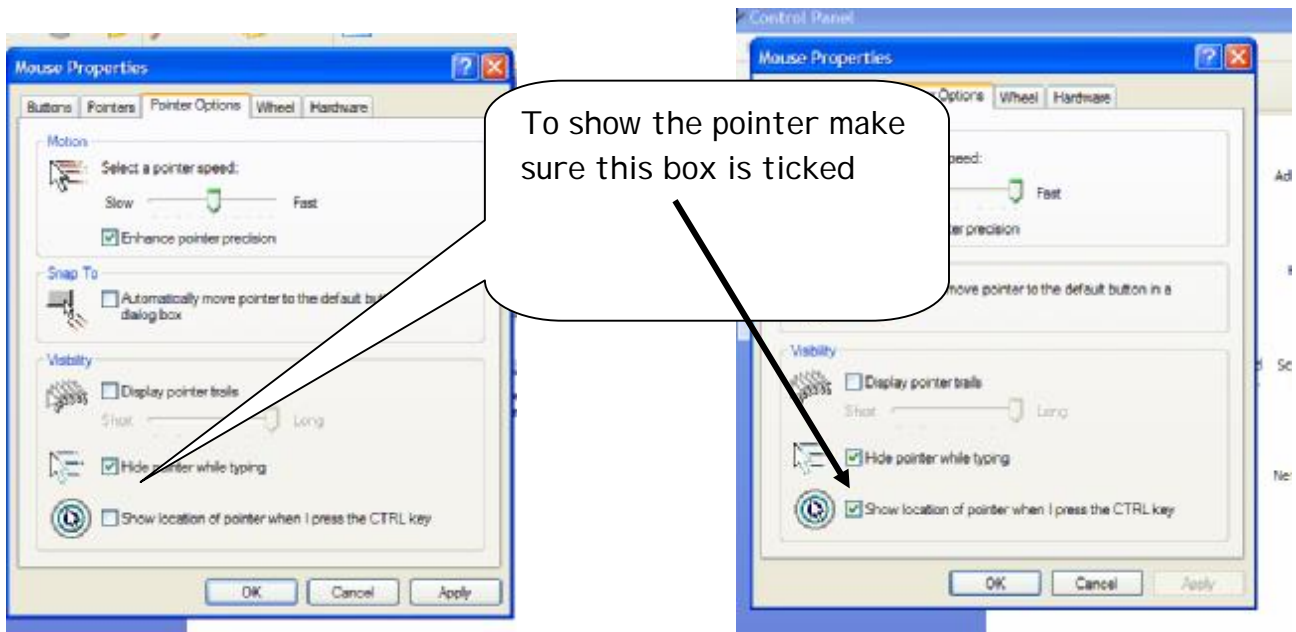

Go to [Start] and select "Control Panel"

Double click on the "Mouse icon"

To make 'double clicking' easier move this slider to "Slow"

When you've finished click [Apply] then [OK] to close the box.